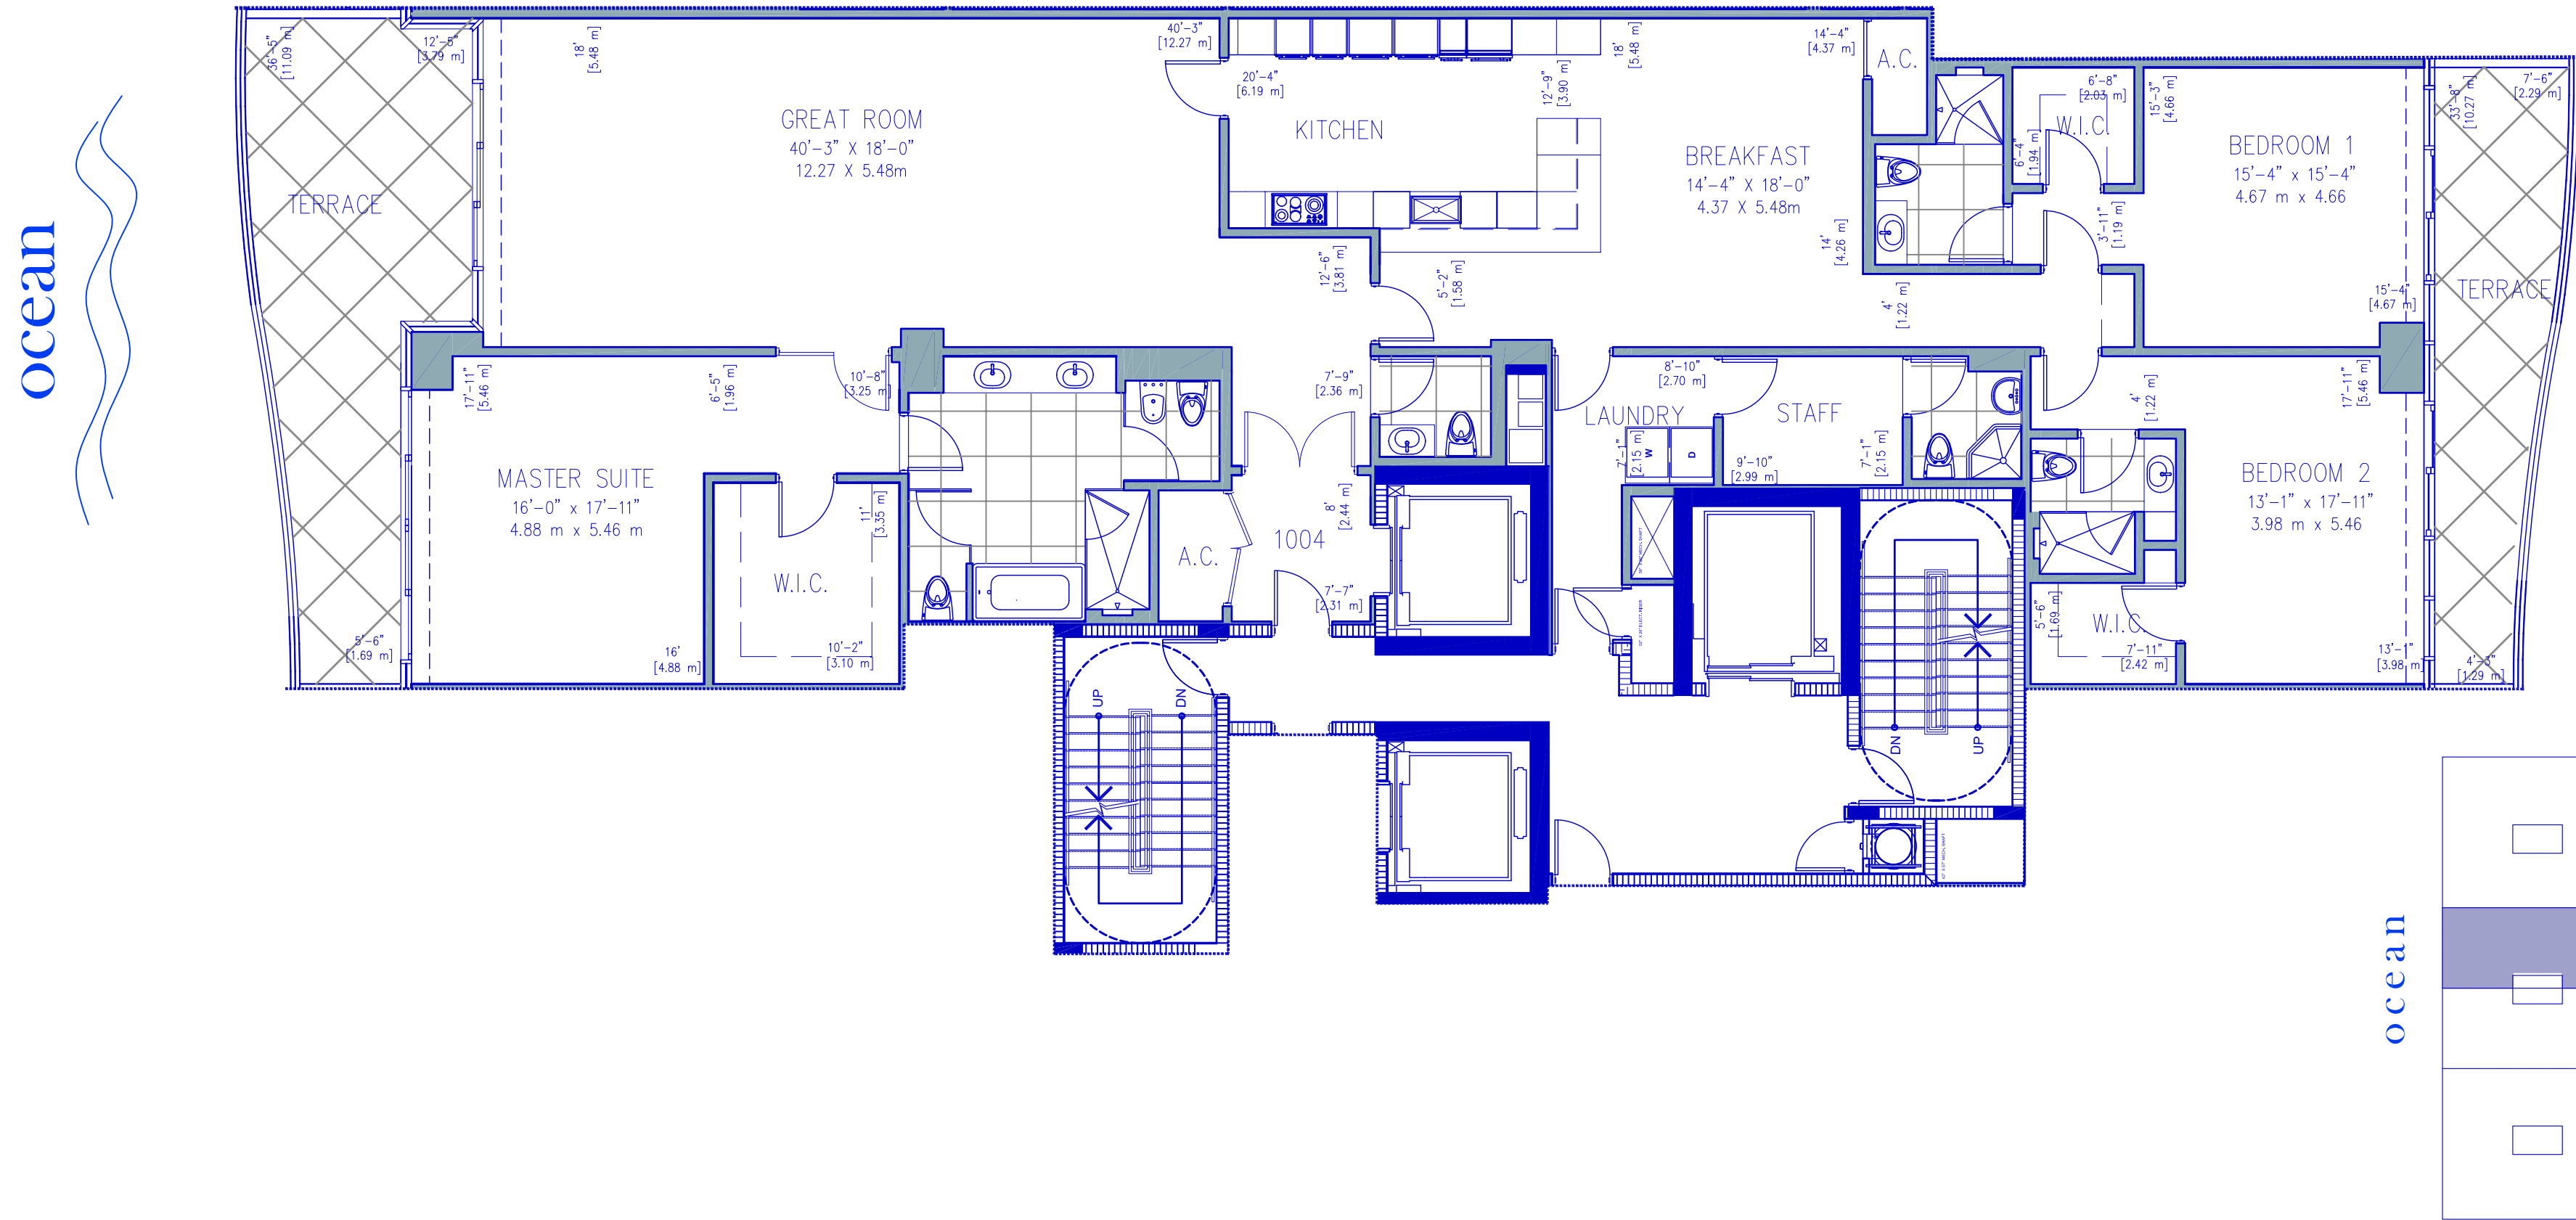

1004

RESIDENCE

RESIDENCE	3,482.00 sq. ft.	323.48 sq. mt.
TERRACE	562.00 sq. ft.	52.21 sq. mt.
Total:	4,044.00 sq. ft.	375.69 sq. mt.

CHATEAU
OCEAN RESIDENCES